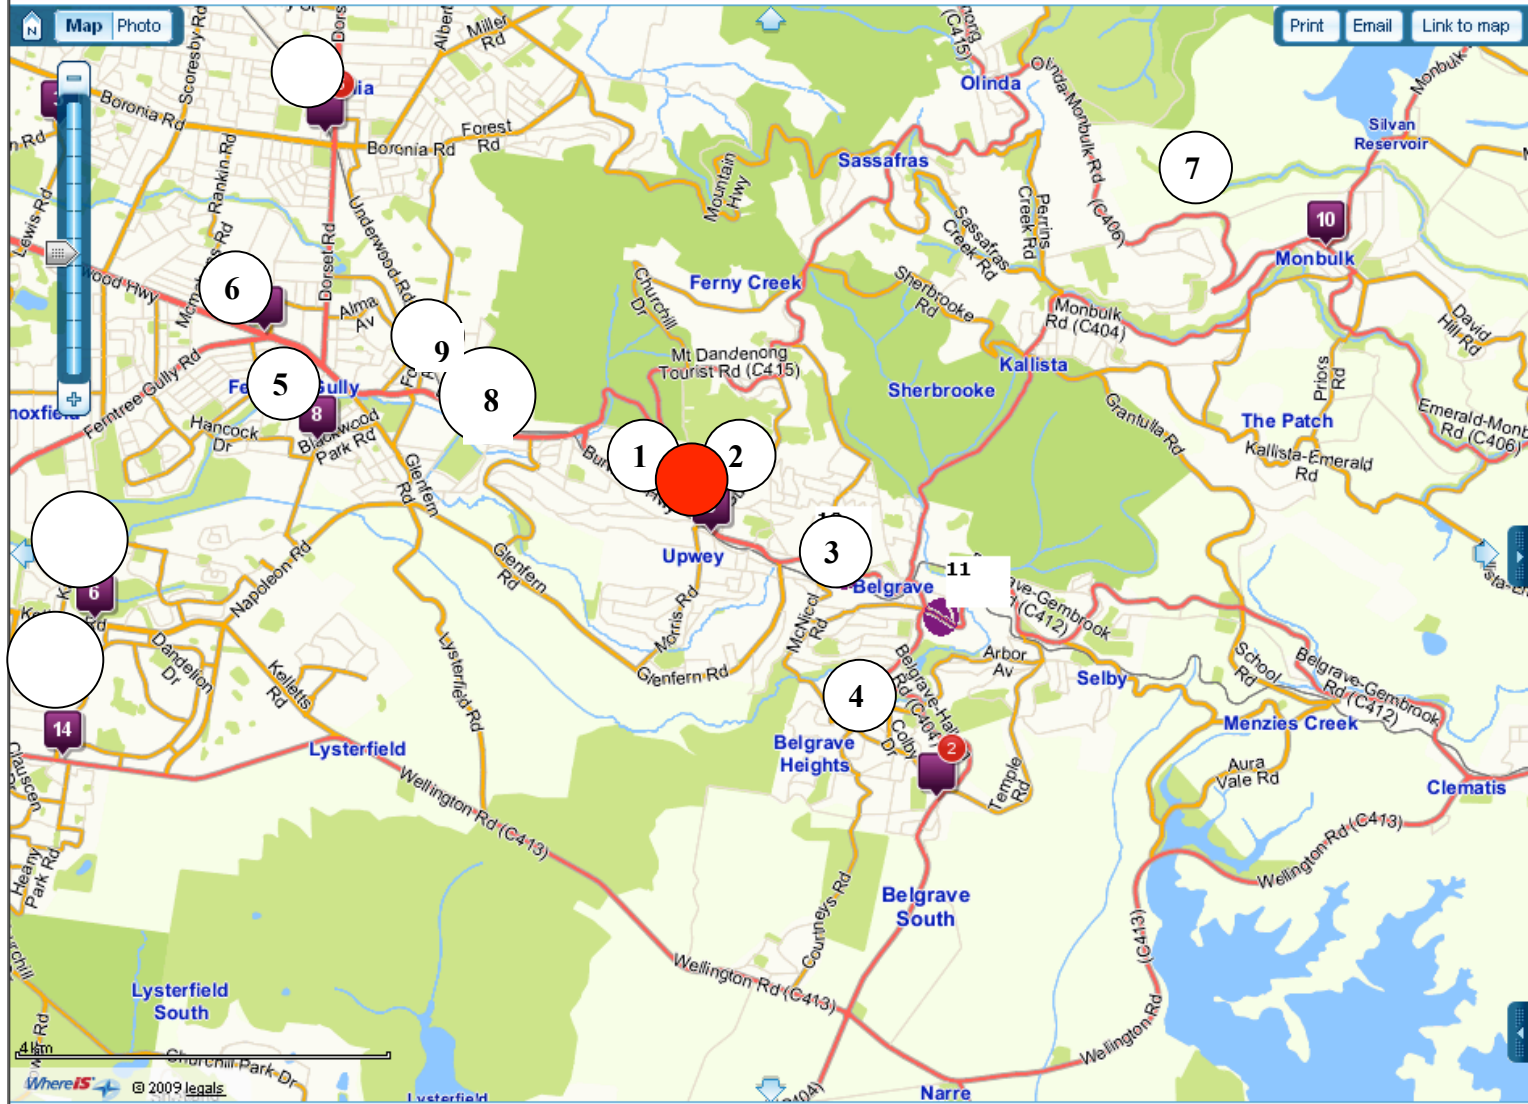

Where is 

[view examples](#) [view examples](#)

Help  Visit our sponsor 

Supermarket 14

1. IGA Upwey (2.2kms)
 2. Bon Ton mini mart Tecoma(50 metres)
 3. Safeway Belgrave(2kms)
 4. Belgrave south Community supermarket(4.8kms)
 5. Safeway Ferntree Gully(6.2kms)
 6. Coles Ferntree Gully(6.5kms)
 7. Safeway Monbulk(8.8kms)
 8. Maxi Foods ()
 9. Aldi ()
-  proposed supermarket.

Hotels Eat + Drink Banks Petrol Parking Shopping Leisure Local

We love feedback - tell us what you think! Map Legend

Get Whereis: On the web In your car On your mobile For your business To advertise Everyone About us Contact us Report a map error Terms of use Privacy policy